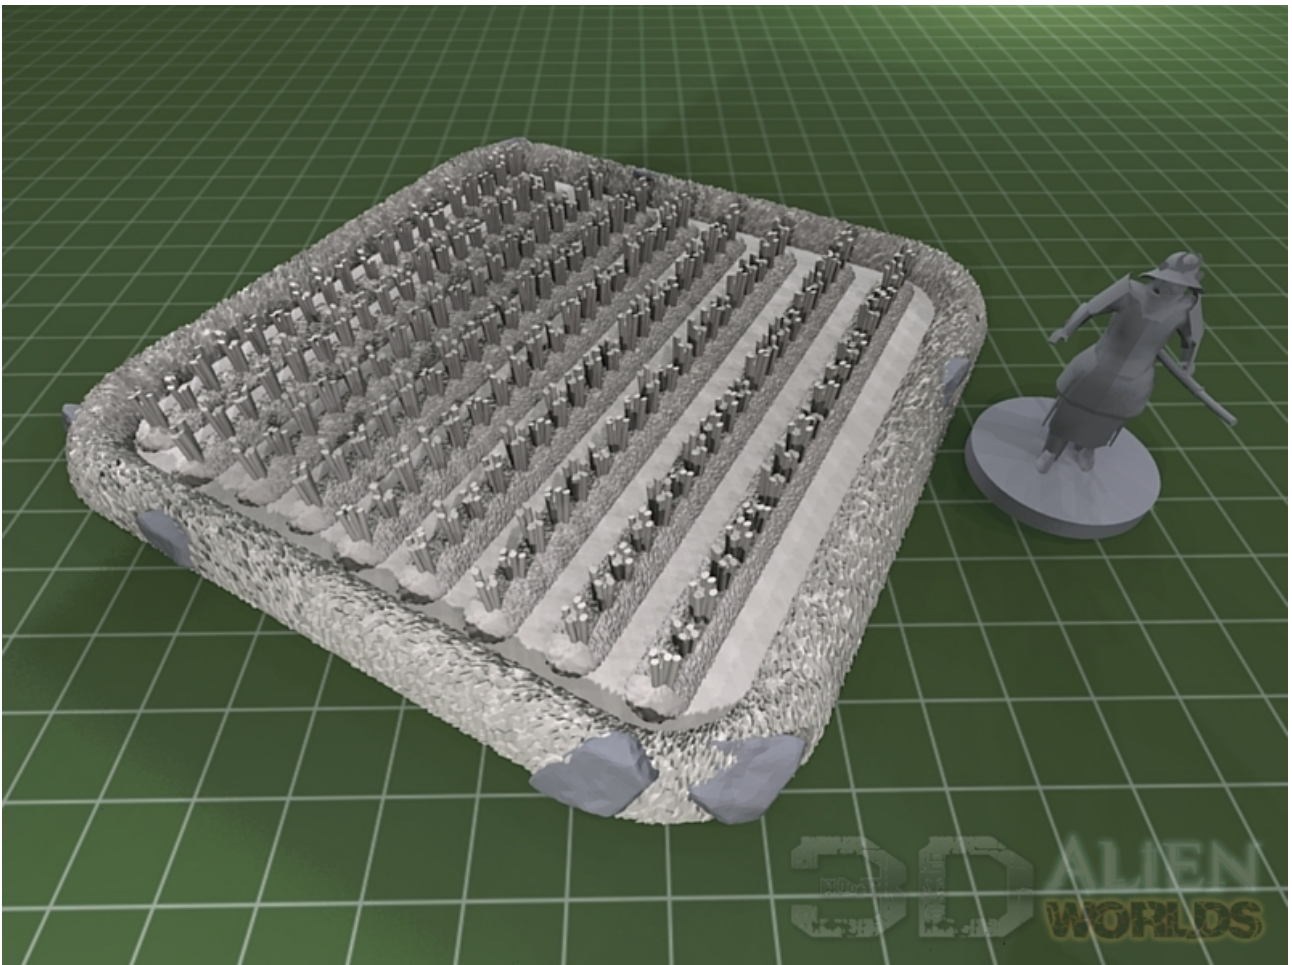

SAMURAI FARMYARD SET

Rice Store:

- ① *RiceStore-corner_door.STL* (supports required)
- RiceStore-corner_right.STL* (supports required)
- RiceStore-corner_left.STL* **x 2** (supports required)
- RiceStore-corner_floor.STL*
- RiceStore-corner_roof.STL* **x 2**

Rice Paddy:

- ② *Farm-ricepaddy.STL*
Farm-rice_short_.STL x 9
OR
Farm-rice_empty.STL x 9

Water Well:

- ③ *Farm-Well_base.STL*
- Farm-Well_top.STL*
- Farm-Well_roof.STL*
- Farm-Well_pulley.STL* (supports required)
- Farm-Well_bucket.STL*

Cart:

- ④ *Cart-body.STL* (supports recommended)
- Cart-axle.STL*
- Cart-wheel.STL* **x 2**