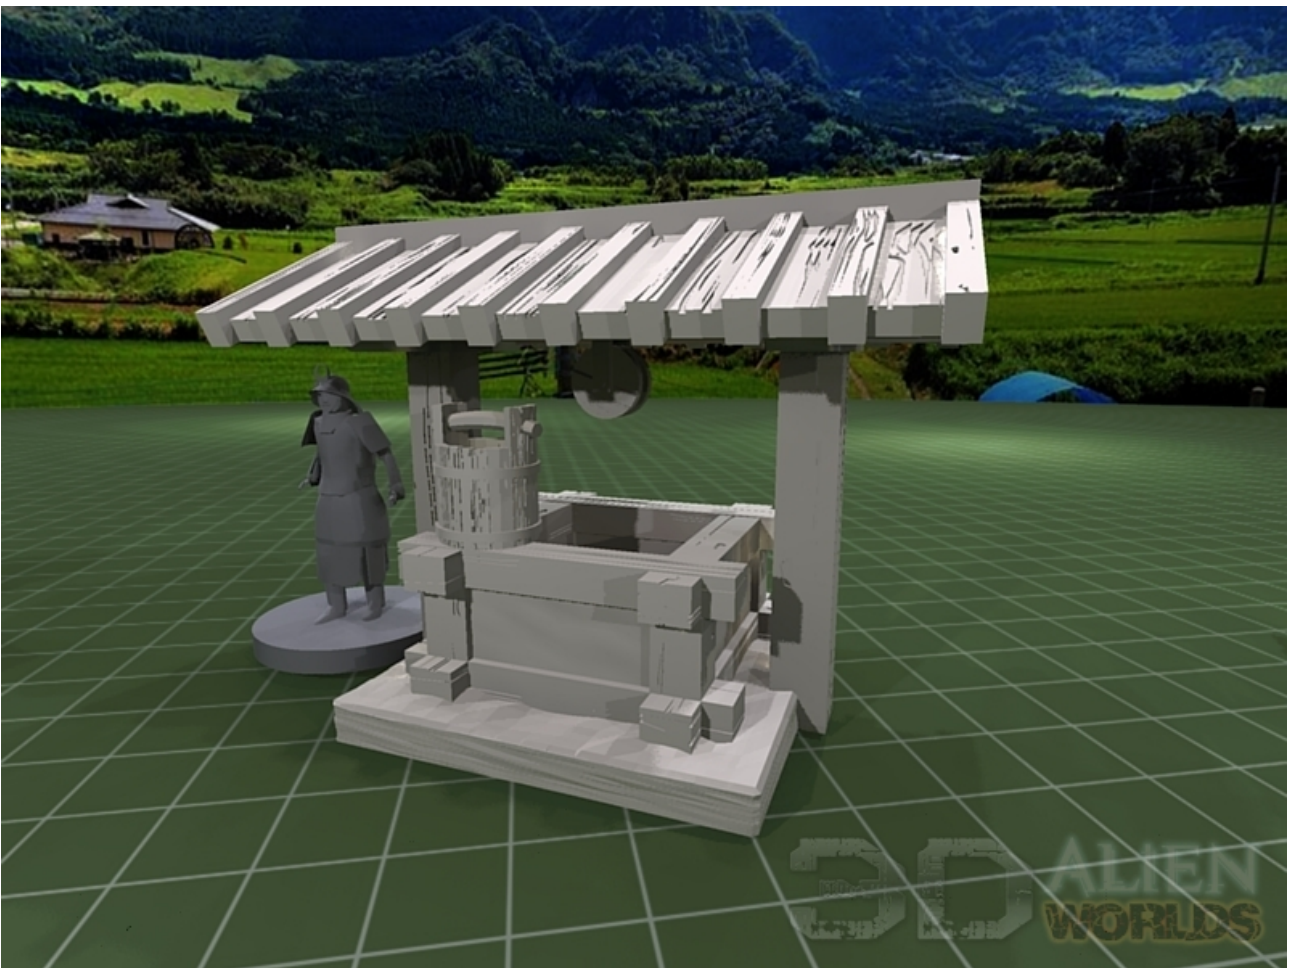

SAMURAI FARMYARD SET

Rice Store:

- ① *RiceStore-corner_door.STL* (supports required)
- RiceStore-corner_right.STL* (supports required)
- RiceStore-corner_left.STL* **x 2** (supports required)
- RiceStore-corner_floor.STL*
- RiceStore-corner_roof.STL* **x 2**

Rice Paddy:

- ② *Farm-ricepaddy.STL*
Farm-rice_short_.STL x 9
OR
Farm-rice_empty.STL x 9

Water Well:

- ③ *Farm-Well_base.STL*
- Farm-Well_top.STL*
- Farm-Well_roof.STL*
- Farm-Well_pulley.STL* (supports required)
- Farm-Well_bucket.STL*

Cart:

- ④ *Cart-body.STL* (supports recommended)
- Cart-axle.STL*
- Cart-wheel.STL* **x 2**