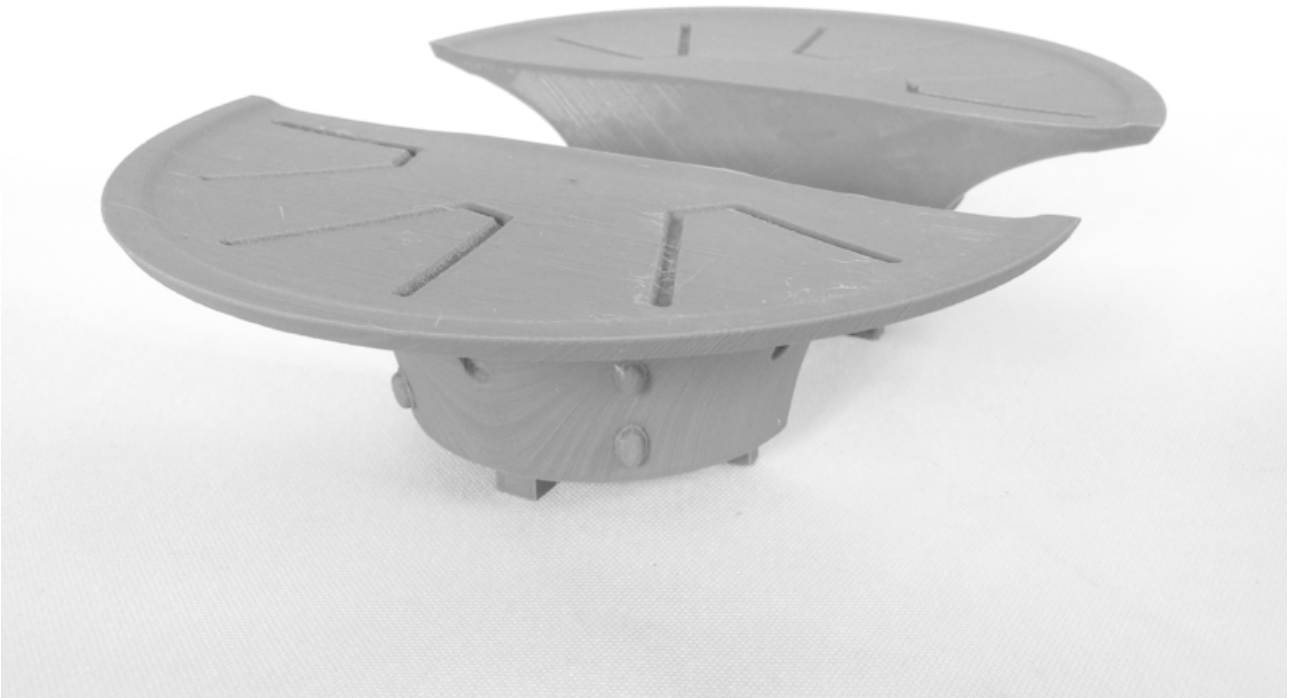

ELDARI EXODITE HUT

- ① *ExoditeHut-Dome_back.STL*
- ExoditeHut-Dome_left.STL*
- ExoditeHut-Dome_right.STL*
- ExoditeHut-Dome_gate.STL* *(supports required)*

- ② *ExoditeHut-Pad_half1.STL*
ExoditeHut-Pad_half2.STL

- ③ *ExoditeHut-Gate.STL*
ExoditeHut-Spire.STL **x 5** (*supports required*)